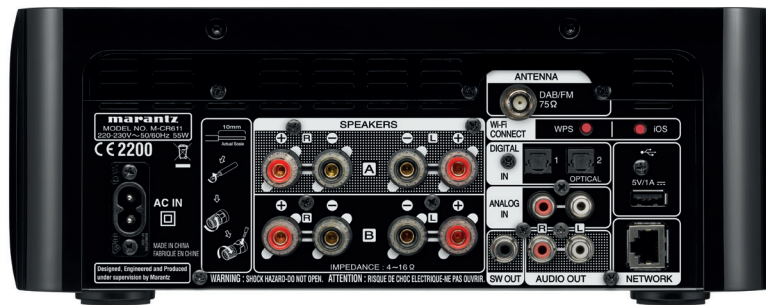

M-CR611 MELODY MEDIA

NETWORK CD RECEIVER WITH AIRPLAY, SPOTIFY, DAB/DAB+,
BLUETOOTH AND INTERNET RADIO

FEATURES	M-CR611
High quality power output	2 x 60 W
CD Compatibility: CD / CD-R/RW / WMA / MP3	• / • / • / •
Tuner: DAB / DAB+ / FM (RDS)	• / • / •
Streaming audio from computer	•
Bluetooth / NFC	• / •
Internet Radio	•
AirPlay audio streaming	•
Windows 8/RT compatible	•
vTuner / Spotify*	• / • (connect)
USB Audio (Front) / Made for iPod / Made for iPhone	• / • / •
USB Audio (Rear) / Made for iPod / Made for iPhone	• / • / •
USB-A: DSD / WAV / FLAC / AIFF / ALAC	2.8 / 192 / 192 / 192 / 96
Ethernet / WiFi	• / •
WiFi setup: WPS / WiFi Sharing	• / •
DLNA certified	• (V1.5)
Lossy formats: MP3 / WMA / AAC	• / • / •
Lossless formats: FLAC HD / ALAC / WAV / AIFF / DSD	192 / 96 / 192 / 192 / 2.8
Gapless Playback	•
WMM (WiFi Multimedia)	•
Remote APP: iDevice / Android	• / •
Tone Control: Bass / Treble / Balance	• / • / •
Low Noise OLED display	3 line
Illuminated front	4 colours selectable + off mode
Clock	•
Sleep Timer	•
Programmable Timer: Once / Daily	• / •

INPUTS/OUTPUTS	
AUDIO	
Analogue In/Out	1
Digital Optical In	2
OTHER	
iPod / iPhone compatible USB input	2
Subwoofer PreOut	•
Main PreOut	AUX assignable
Speaker Terminal: Screw	•
Headphone Out	•
Speaker A / B	• (Individual volume)
Bi-amping	•
Powered multi-room for one extra room	•
SPECIFICATIONS	
AUDIO SECTION	
Power Output (6 ohm, 1kHz)	60 W
Number of channels	2
Freq. Response (Analogue In)	5Hz - 40kHz
Signal to Noise Ratio	90dB
Total Harmonic Distortion	0.1 %
DAB+ SECTION	
Receiving Range (Band III)	•
Signal to Noise Ratio DAB (Mono/Stereo)	95dB
Frequency response DAB	20Hz - 20 kHz
Stereo Separation DAB	90dB
TUNER SECTION FM	
Frequency Range FM	87.5 - 108 MHz
Signal to Noise Ratio (Mono/Stereo) FM	70/70dB
Total Harmonic Distortion (Mono/Stereo) FM	0.3/0.4%
GENERAL	
Available colors: Black / Apple white	• / •
Remote Control	RC013CR
Power Consumption	55 W
Standby Consumption	0.3 W
DAB antenna included	•
Maximum Dimensions (W x D x H) in mm	292 x 305 x 111
Weight	3.4kg

Design and specifications are subject to change by Marantz without notice.

* not available in all countries

www.marantz.eu

|V01|

because music matters