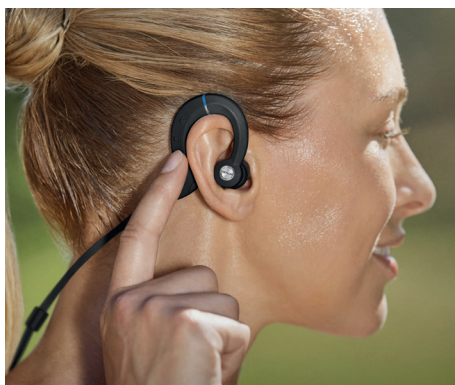

BEST SOUND PERFORMANCE

The sound of the Denon AH-C160W has been designed and tuned using advanced digital signal processing – to help and inspire you to achieve your fitness goals faster.

DURABLE

The AH-C160W is designed to survive: as well as its durable mechanical structure, even the electronics inside are coated with Nanofics technology, for IPX5/7 class sweat resistance.

INTEGRATED CONTROL BUTTONS

Let you easily change volume, skip tracks, take calls. So you stay in control of all that performance without reaching for your device.

CLEAR TALK

The AH-C160W uses Clear Voice Capture, a sophisticated noise reduction system to deliver the clearest voice quality for phone calls – even in the noisiest environments. Also Multilingual Voice Prompts keep you aware of headphone status – such as battery level – so you can concentrate on getting on with your workout!

COMFORTABLE FIT

Along with four sizes of silicon ear tip, the AH-C160W comes with Comply tips made from Memory foam to ensure ultimate comfort in the ear. They're treated with SweatGuard to keep them clean – however hard the exercise!

SPECIFICATIONS

Driver	11.5 mm
Driver Type	Dynamic
Max SPL	100 dBA
Frequency response	5-22,000 Hz
Compatible standards	Bluetooth ver4.1
Transmit power class	Class1
Weight	23 g

EAN	AHC160WBKEM	4951035059036	Black
EAN	AHC160WWTEM	4951035059050	White
EAN	AHC160WBUEM	4951035059043	Blue